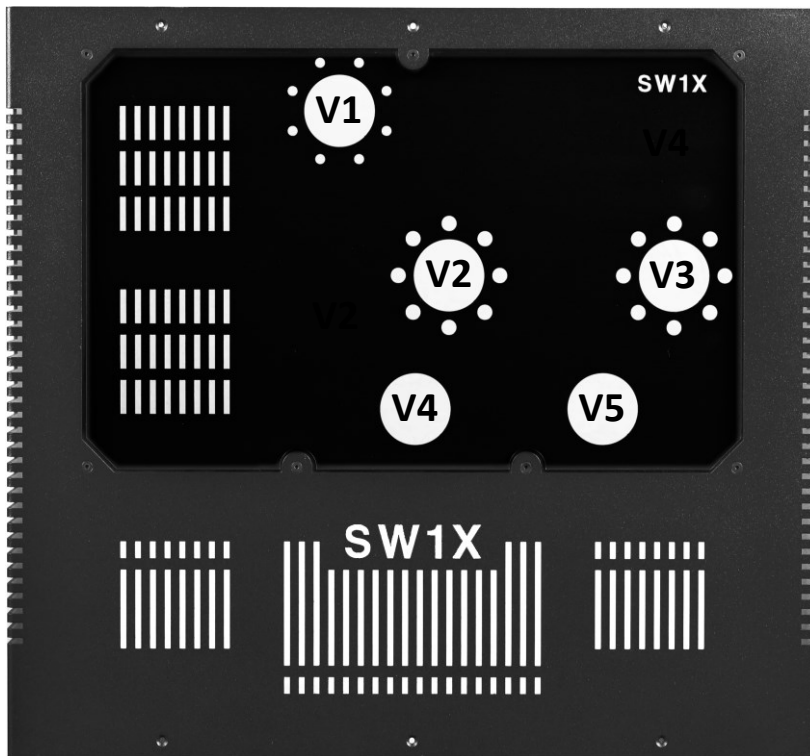

Resurrecting the Soul of Music

DAC IV

Digital To Analogue Converter

TUBE INSTALLATION GUIDE

Top View

POSITION	VALVE	TYPE	EQUIVALENT
V1	5U4	Octal	5U4 Family
V2	6V6	Octal	6V6 Family
V3	6V6	Octal	6V6 Family
V4	6J5	Octal	6SJ7 Family
V5	6J5	Octal	6SJ7 Family

WARNING: Please ensure that the valves are correctly inserted into the socket. Incorrect orientation can cause significant damage to the unit. Please match the pins with the socket correctly.

Installation

- Do not insert/remove tubes while the device is **powered on**.
- Wear gloves to avoid unwanted marks on the tubes
- Insert the corresponding tube into the socket until they firmly sit inside.
- Certain tubes come with a location notch at their base that match the socket.