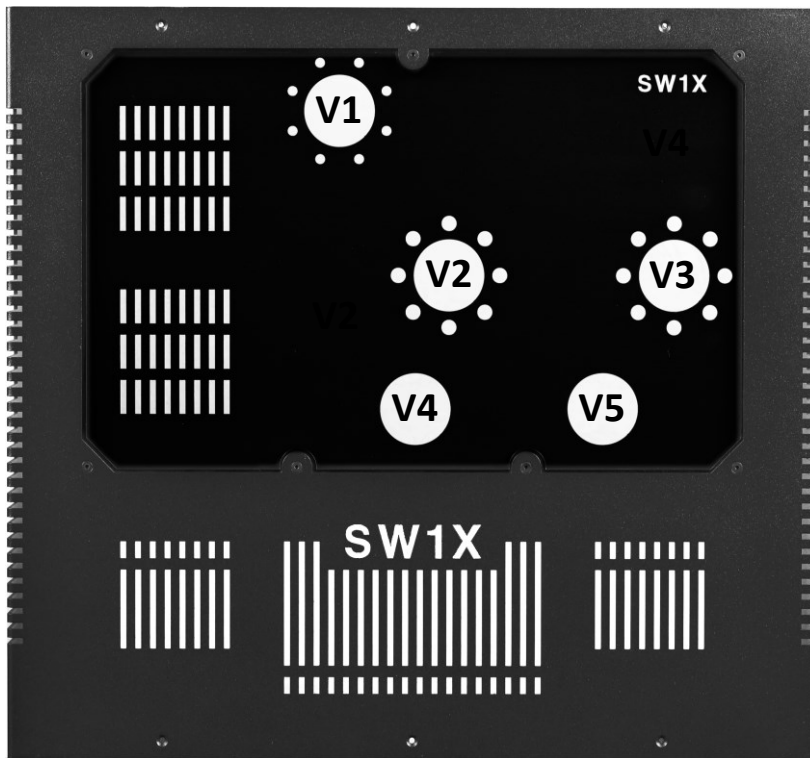

Resurrecting the Soul of Music

PRE V

LINE PRE-AMPLIFIER

TUBE INSTALLATION GUIDE

Top View

POSITION	VALVE	TYPE	EQUIVALENT
V1	5U4	Octal	5U4 Family
V2	45	UX4	45 Family
V3	45	UX4	45 Family
V4	6J5	Octal	6J5 Family
V5	6J5	Octal	6J5 Family

WARNING: Please ensure that the valves are correctly inserted into the socket. Incorrect orientation can cause significant damage to the unit. Please match the pins with the socket correctly.

Installation

- Do not insert/remove tubes while the device is **powered on**.
- Wear gloves to avoid unwanted marks on the tubes
- Insert the corresponding tube into the socket until they firmly sit inside.
- Certain tubes come with a location notch at their base that match the socket.